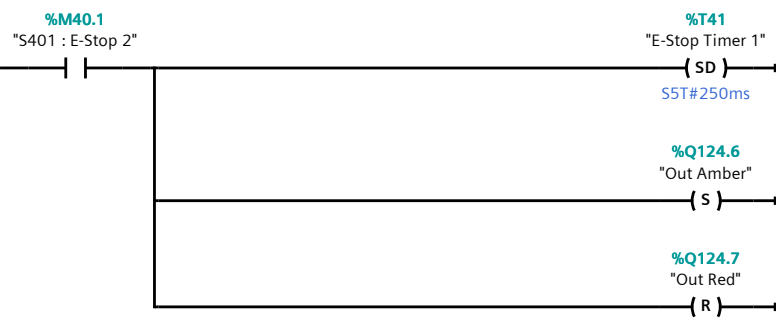

E-Stop [FC2]

E-Stop Properties

General

Name	E-Stop	Number	2	Type	FC	Language	LAD
Numbering	automatic						

Information

Title		Author		Comment		Family	
Version	0.1	User-defined ID					

Name	Data type	Default value
Input		
Output		
InOut		
Temp		
Constant		
▼ Return		
E-Stop	Void	

Network 1:

Network 2:

Network 3:

Network 4:

Network 5:

Network 6:

Network 7:

Network 8: