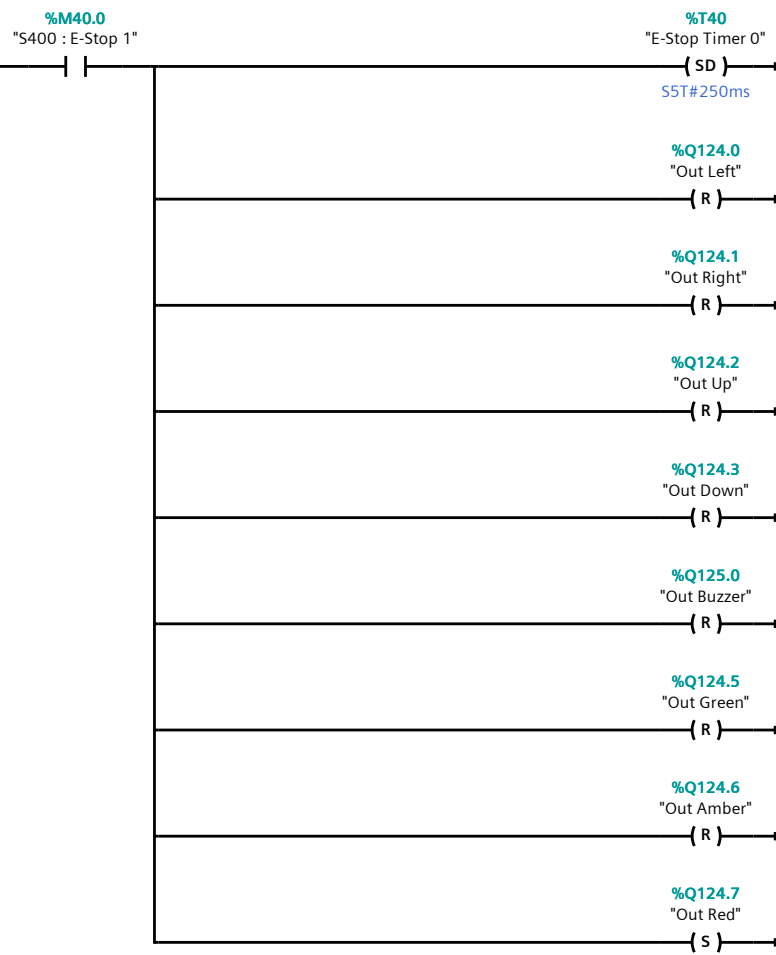

E-Stop [FC2]

E-Stop Properties

General

Name	E-Stop	Number	2	Type	FC	Language	LAD
Numbering	automatic						

Information

Title		Author		Comment		Family	
Version	0.1	User-defined ID					

Name	Data type	Default value
Input		
Output		
InOut		
Temp		
Constant		
▼ Return		
E-Stop	Void	

Network 1:

Network 2:

Network 3:

Network 4:

Network 5:

Network 6:

Network 7:

Network 8: