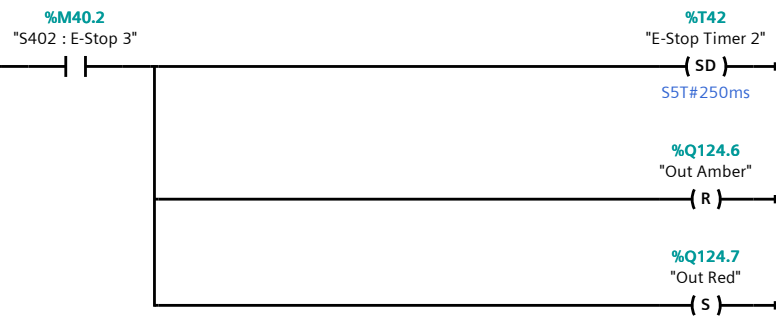

E-Stop [FC2]

E-Stop Properties

General

Name	E-Stop	Number	2	Type	FC	Language	LAD
Numbering	automatic						

Information

Title		Author		Comment		Family	
Version	0.1	User-defined ID					

Name	Data type	Default value
Input		
Output		
InOut		
Temp		
Constant		
▼ Return		
E-Stop	Void	

Network 1:

Network 2:

Network 3:

Network 4:

Network 5:

Network 6:

Network 7:

Network 8: