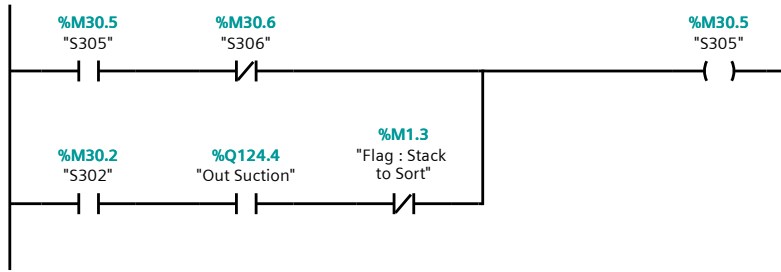

Name	Data type	Default value
Input		
Output		
InOut		
Temp		
Constant		
Return		
Recovery_Actions	Void	

Network 1:

Network 2:

Network 3:

Network 4:

Network 5:

Network 6:

Network 7: