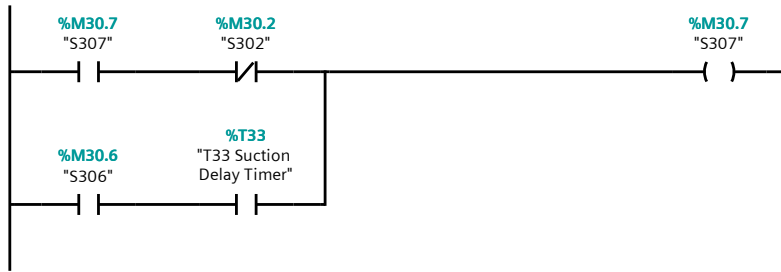

Network 6:

Network 7:

Network 8:

Network 9: Actions Start Here

Network 10:

Network 11: