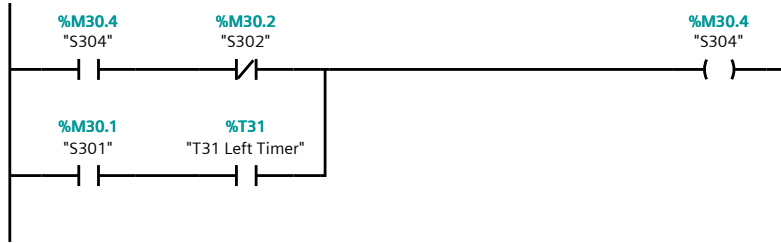

Name	Data type	Default value
Input		
Output		
InOut		
Temp		
Constant		
Return		
Recovery_Actions	Void	

Network 1:

Network 2:

Network 3:

Network 4:

Network 5:

Network 6:

Network 7: