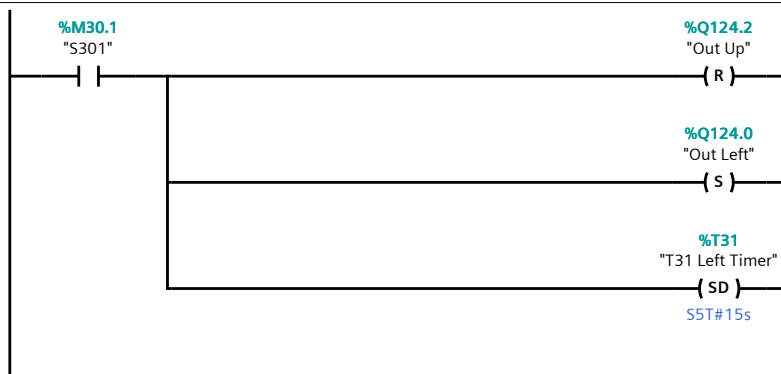

Network 10: