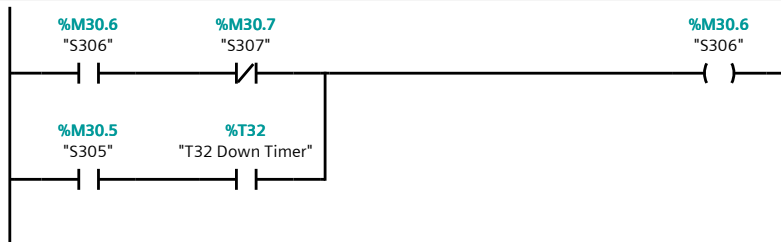

Name	Data type	Default value
Input		
Output		
InOut		
Temp		
Constant		
Return		
Recovery_Actions	Void	

Network 1:

Network 2:

Network 3:

Network 4:

Network 5:

Network 6:

Network 7: