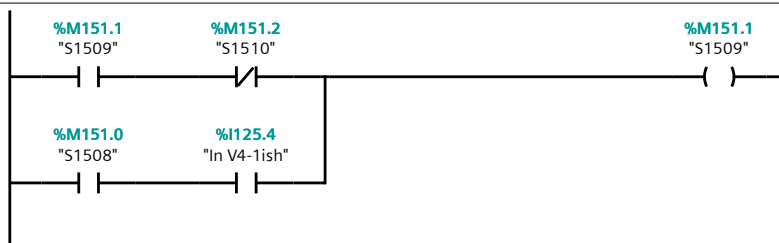

Name	Data type	Default value
Input		
Output		
InOut		
Temp		
Constant		
▼ Return		
Sorter_Rhys	Void	

Network 1: Transitions S1500

Network 2:

Network 3:

Network 4:

Network 5:

Network 6:

Network 7:

Network 8:

Network 9:

Network 10:

Network 11:

Network 12:

Network 13:

Network 14:

Network 15: