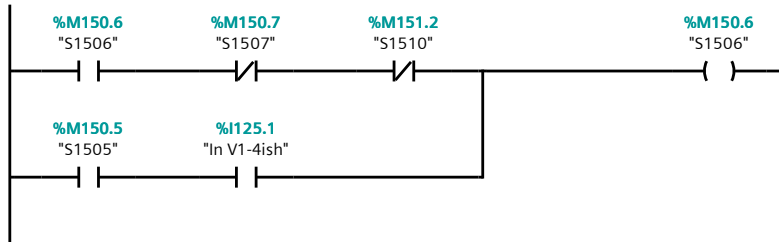

Name	Data type	Default value
Input		
Output		
InOut		
Temp		
Constant		
▼ Return		
Sorter_Rhys	Void	

Network 1: Transitions S1500

Network 2:

Network 3:

Network 4:

Network 5:

Network 6:

Network 7:

Network 8:

Network 9:

Network 10:

Network 11:

Network 12:

Network 13:

Network 14:

Network 15: