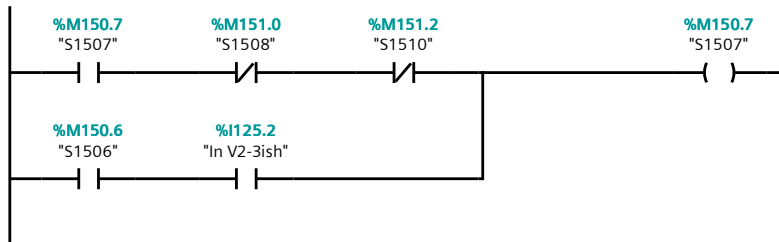

Name	Data type	Default value
Input		
Output		
InOut		
Temp		
Constant		
▼ Return		
Sorter_Rhys	Void	

Network 1: Transitions S1500

Network 2:

Network 3:

Network 4:

Network 5:

Network 6:

Network 7:

Network 8:

Network 9:

Network 10:

Network 11:

Network 12:

Network 13:

Network 14:

Network 15: