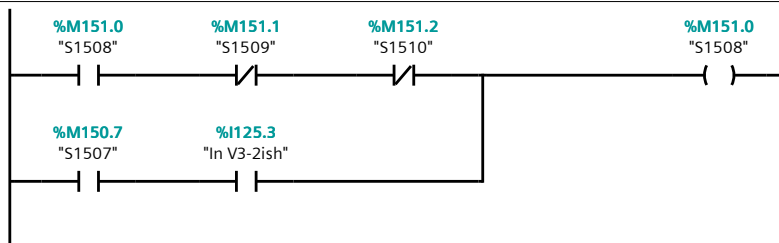

Name	Data type	Default value
Input		
Output		
InOut		
Temp		
Constant		
▼ Return		
Sorter_Rhys	Void	

Network 1: Transitions S1500

Network 2:

Network 3:

Network 4:

Network 5:

Network 6:

Network 7:

Network 8:

Network 9:

Network 10:

Network 11:

Network 12:

Network 13:

Network 14:

Network 15: