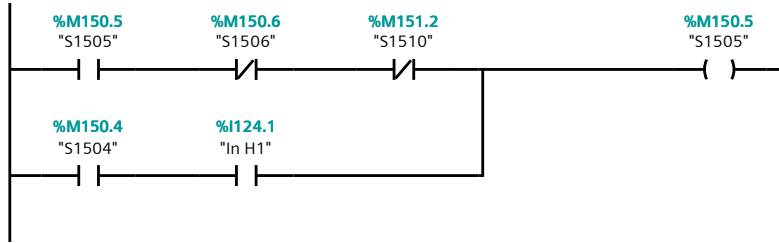

Name	Data type	Default value
Input		
Output		
InOut		
Temp		
Constant		
▼ Return		
Sorter_Rhys	Void	

Network 1: Transitions S1500

Network 2:

Network 3:

Network 4:

Network 5:

Network 6:

Network 7:

Network 8:

Network 9:

Network 10:

Network 11:

Network 12:

Network 13:

Network 14:

Network 15: